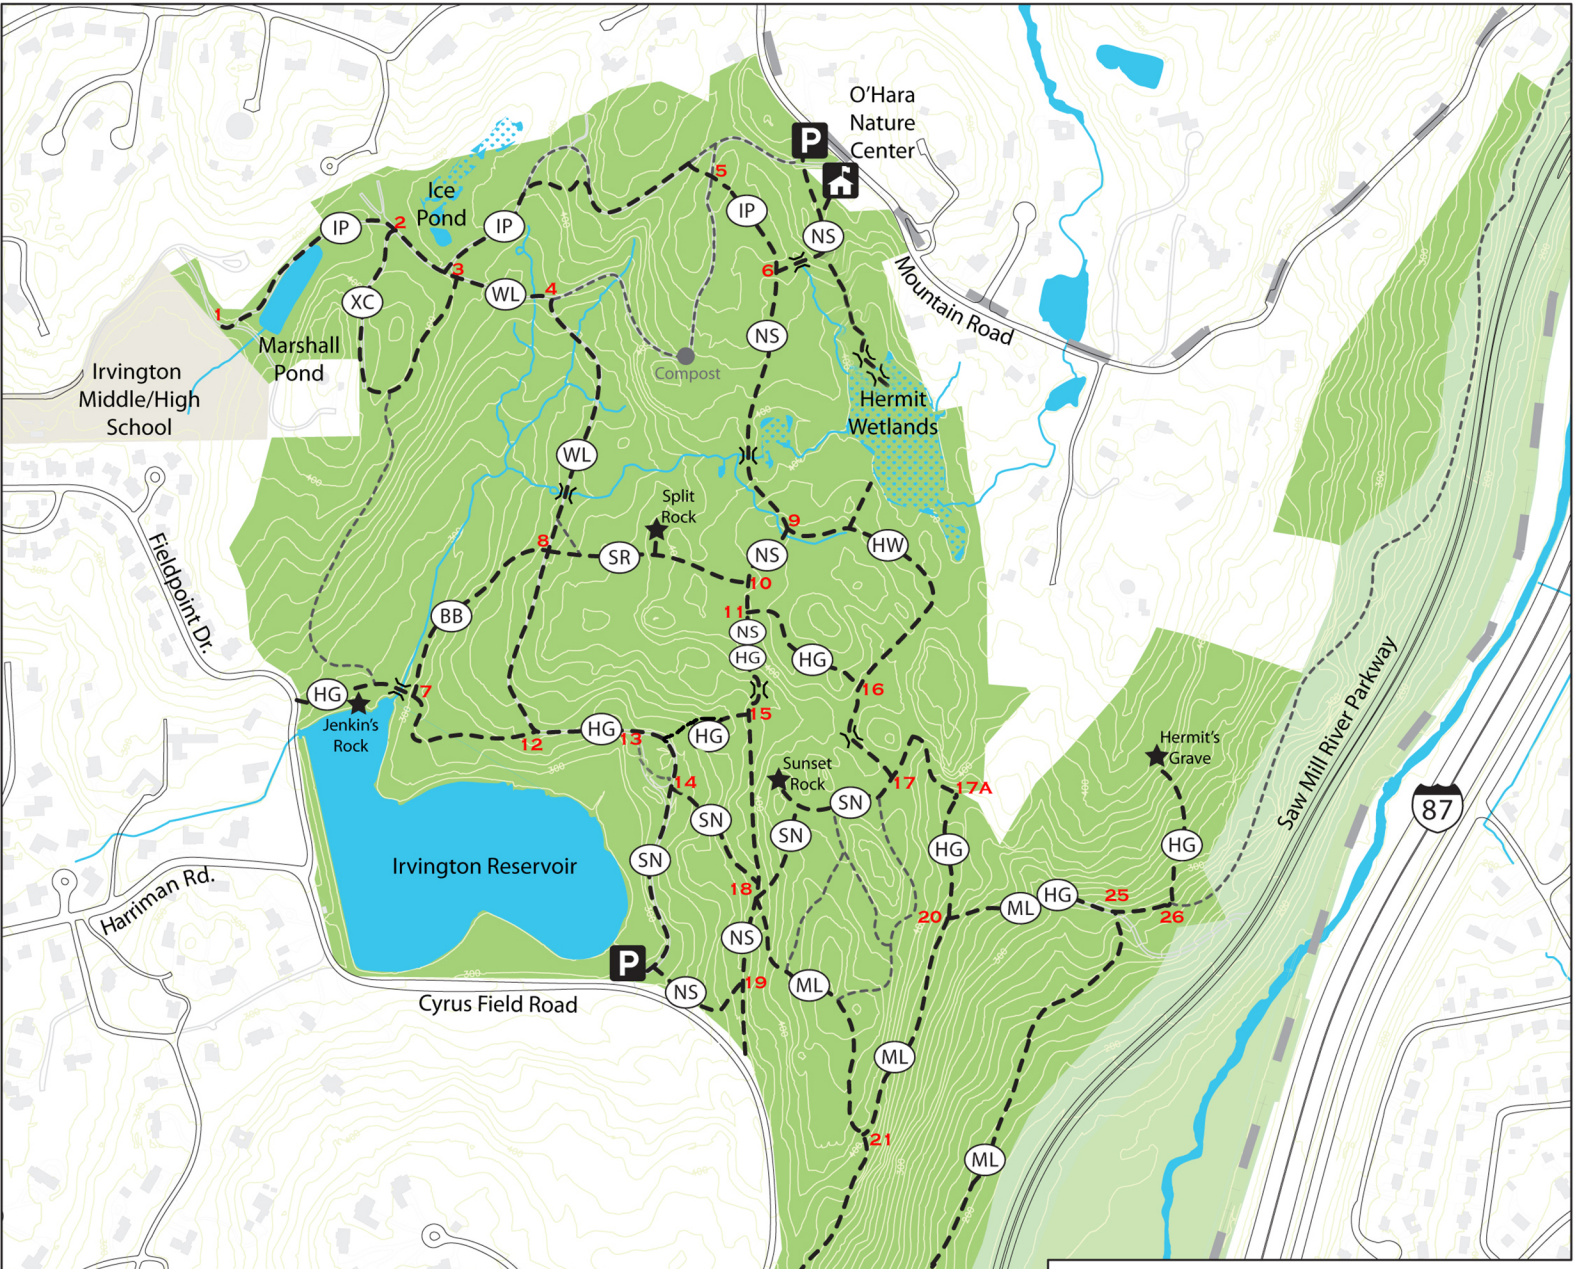

Irvington Woods Trail Map

KEY

- Marked Trail
- - - - Unmarked Trail
- ★ Points of Interest
- P** Parking

Sign posts noted by numbers

TRAILS

- (IP) Ice Pond
- (XC) Cross Country
- (NS) North South
- (SR) Split Rock
- (HG) Hermits Grave
- (HW) Hermits Wetlands
- (ML) Monument Loop
- (WL) Water Line
- (BB) Barney Brook
- (SN) Sunset Rock