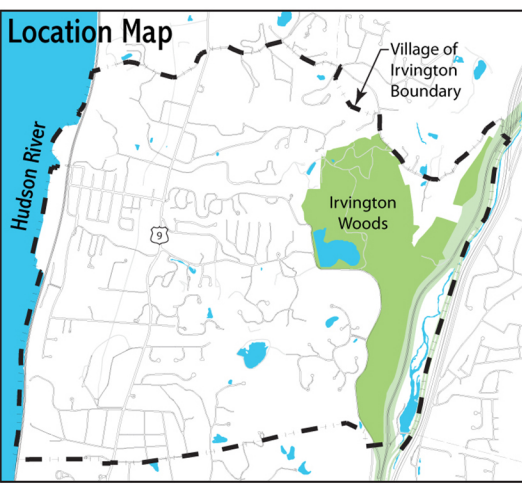

Irvington Woods Trail Map

KEY

- Marked Trail
- - - - Unmarked Trail
- ★ Points of Interest
- P** Parking

Sign posts noted by numbers

TRAILS

- (IP) Ice Pond
- (XC) Cross Country
- (NS) North South
- (SR) Split Rock
- (HG) Hermits Grave
- (HW) Hermits Wetlands
- (ML) Monument Loop
- (WL) Water Line
- (BB) Barney Brook
- (SN) Sunset Rock