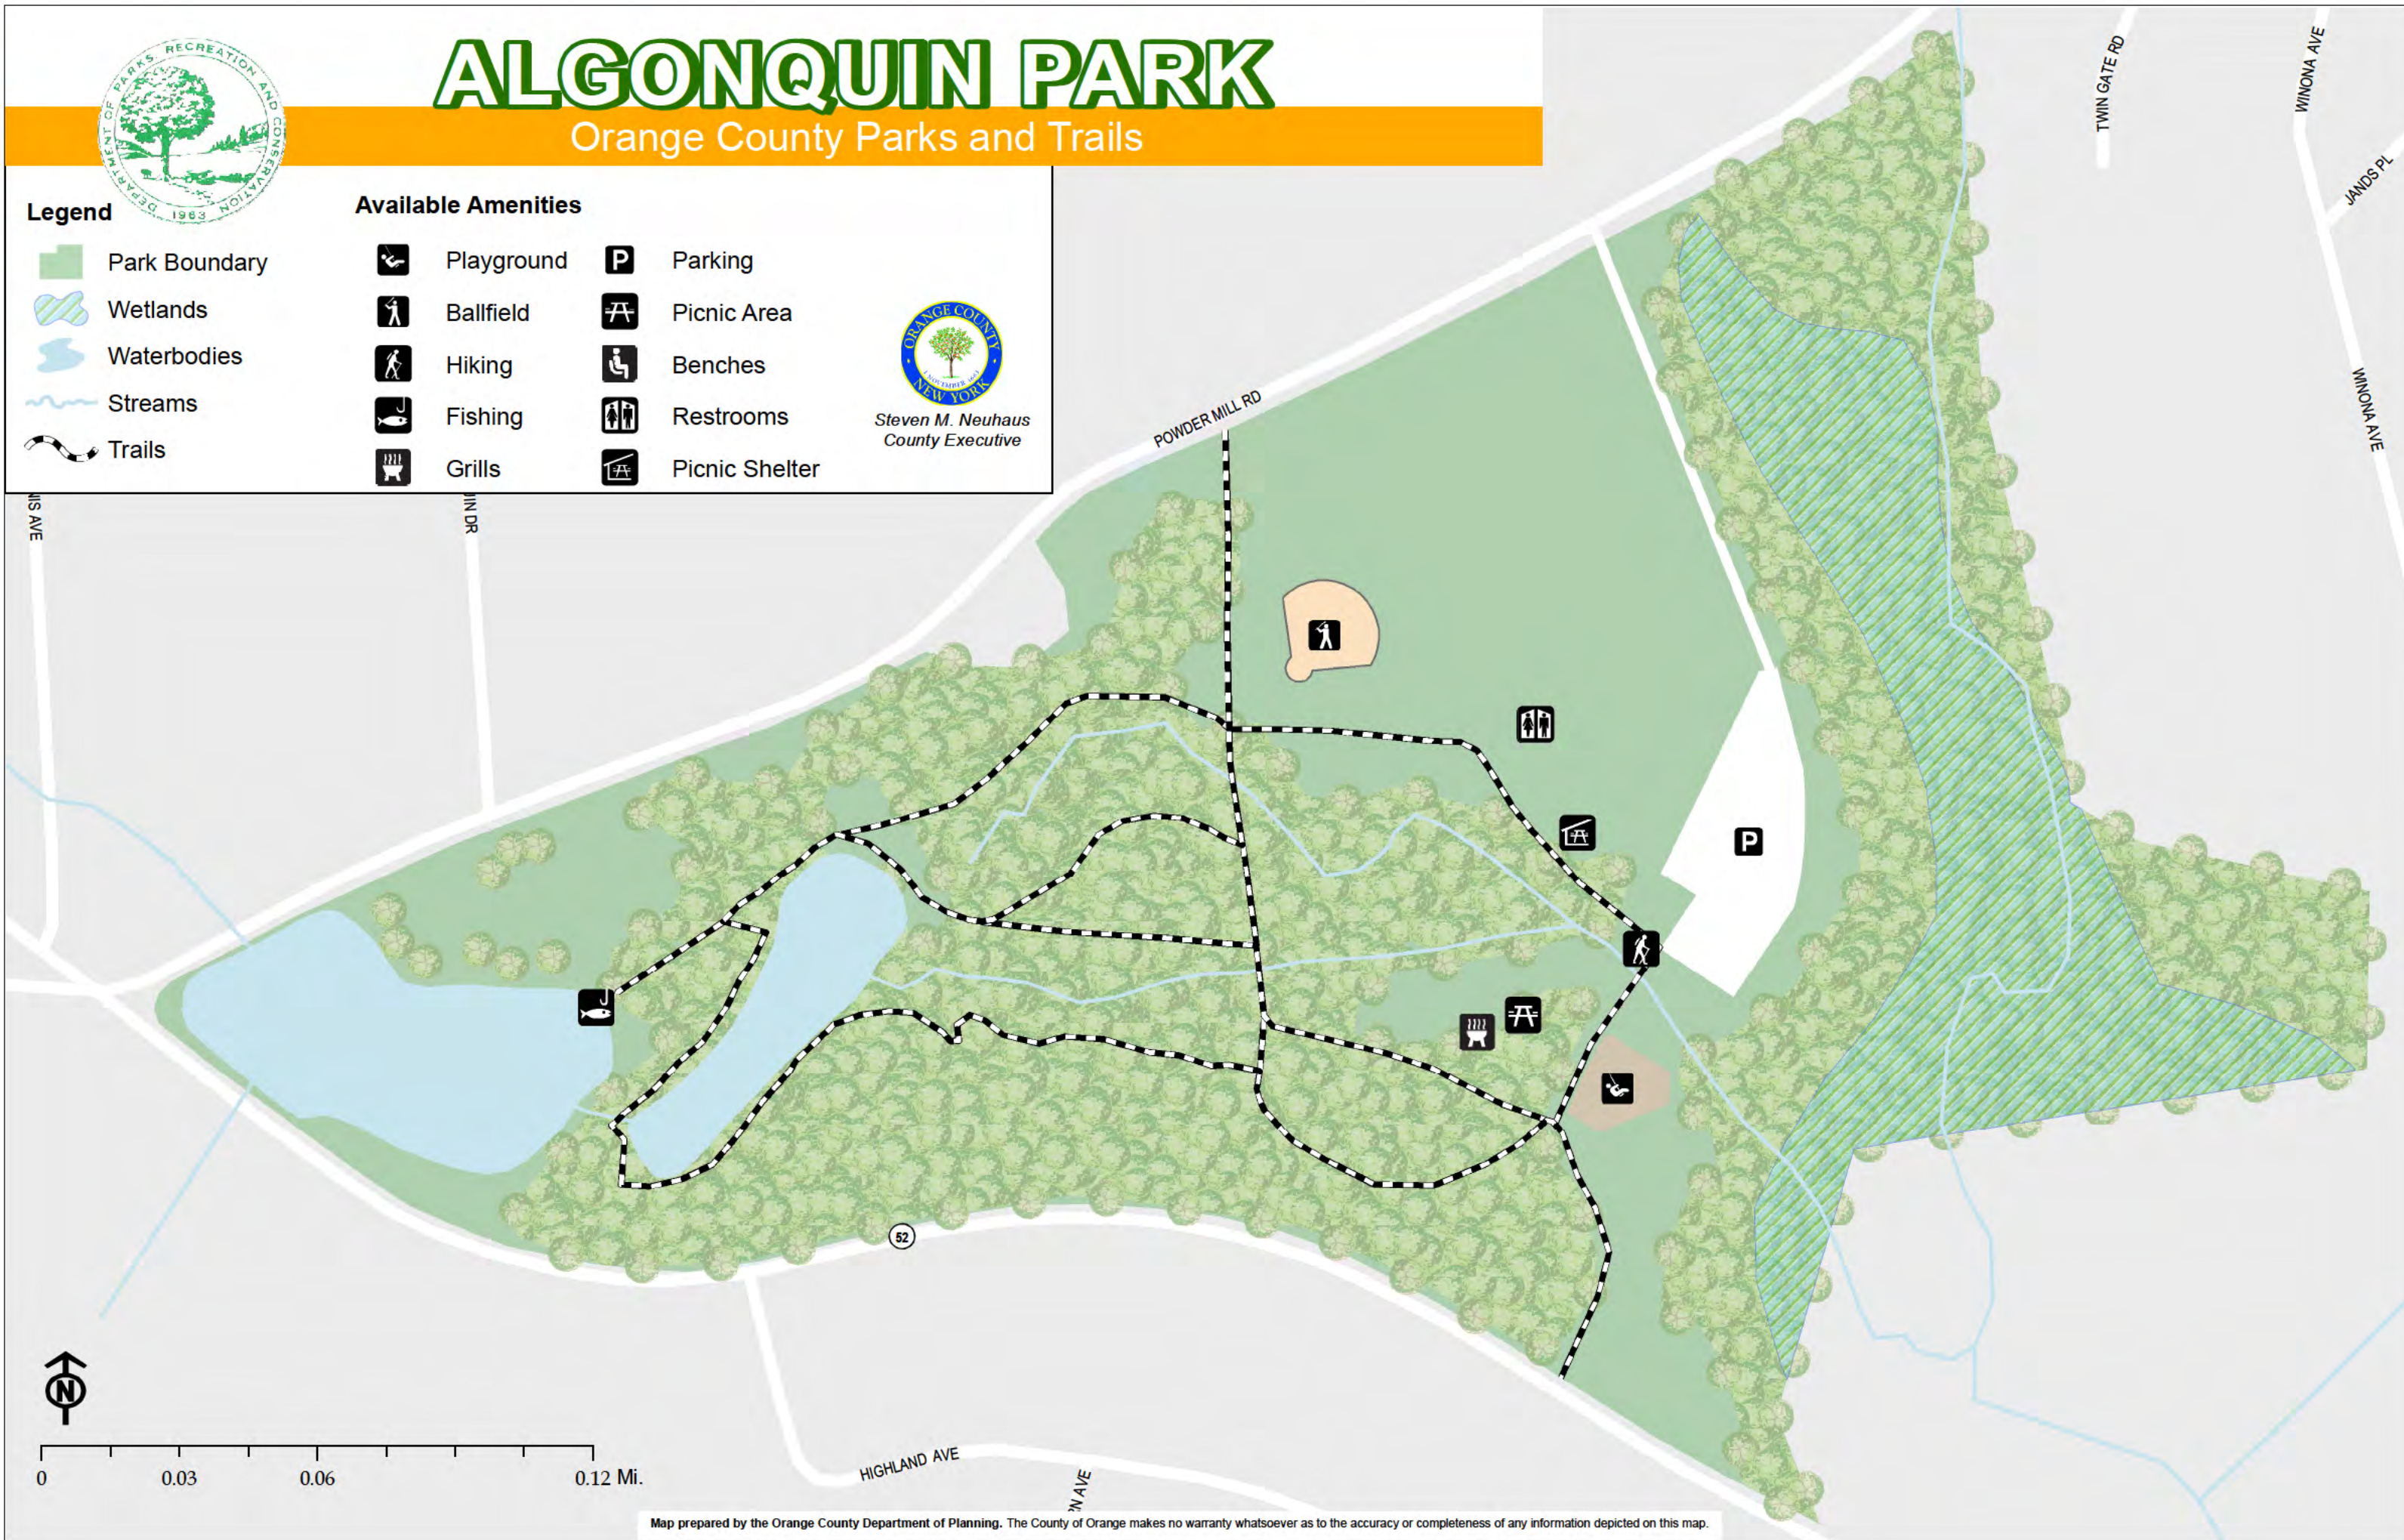

ALGONQUIN PARK

Orange County Parks and Trails

Legend

- Park Boundary
- Wetlands
- Waterbodies
- Streams
- Trails

Available Amenities

- | | | | |
|--|------------|--|----------------|
| | Playground | | Parking |
| | Ballfield | | Picnic Area |
| | Hiking | | Benches |
| | Fishing | | Restrooms |
| | Grills | | Picnic Shelter |

Steven M. Neuhaus
County Executive

WIS AVE

INDR

POWDER MILL RD

TWIN GATE RD

WINONA AVE

JANDS PL

WINONA AVE